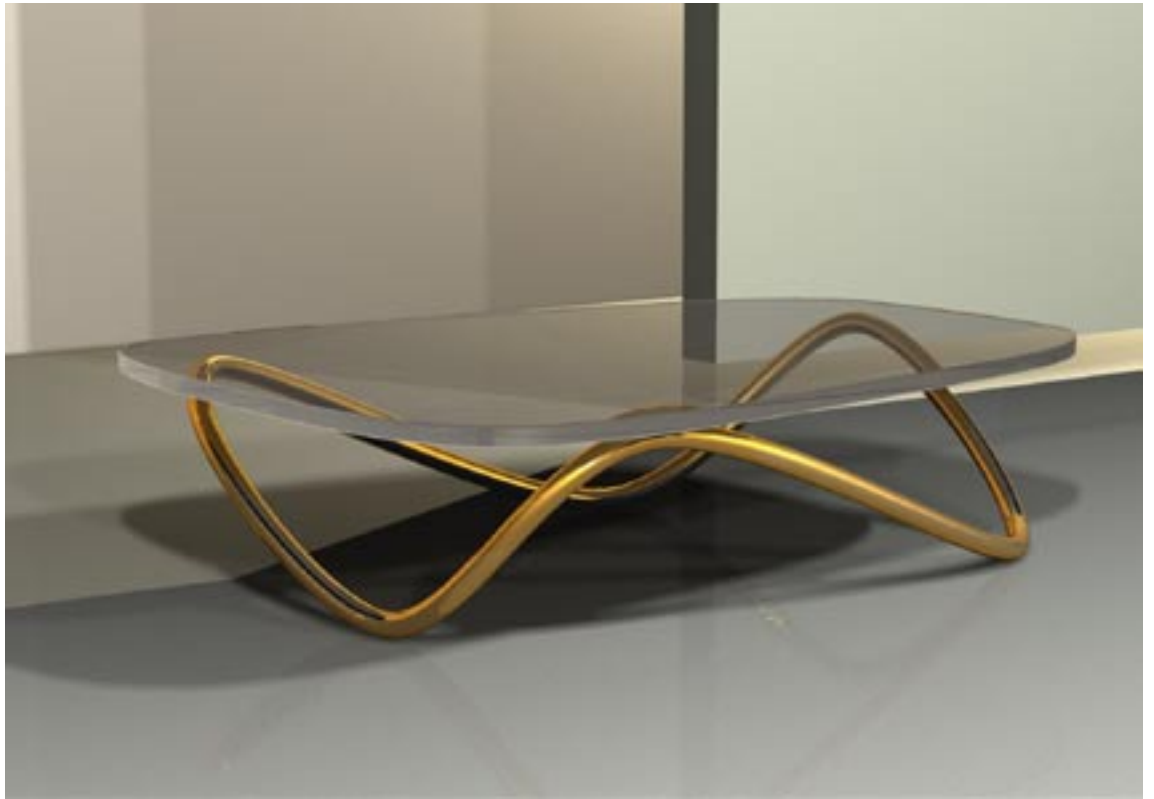

LOOP

Coffee table - hand formed
brass/perspex.

MAP

MAP INTERNATIONAL

78 ST KILDA RD - ST KILDA - 3182 - MELBOURNE - AUSTRALIA

t: 61 3 8598 2200 f: 61 3 8598 2211 info@mapinternational.com.au

3/06 *concept*