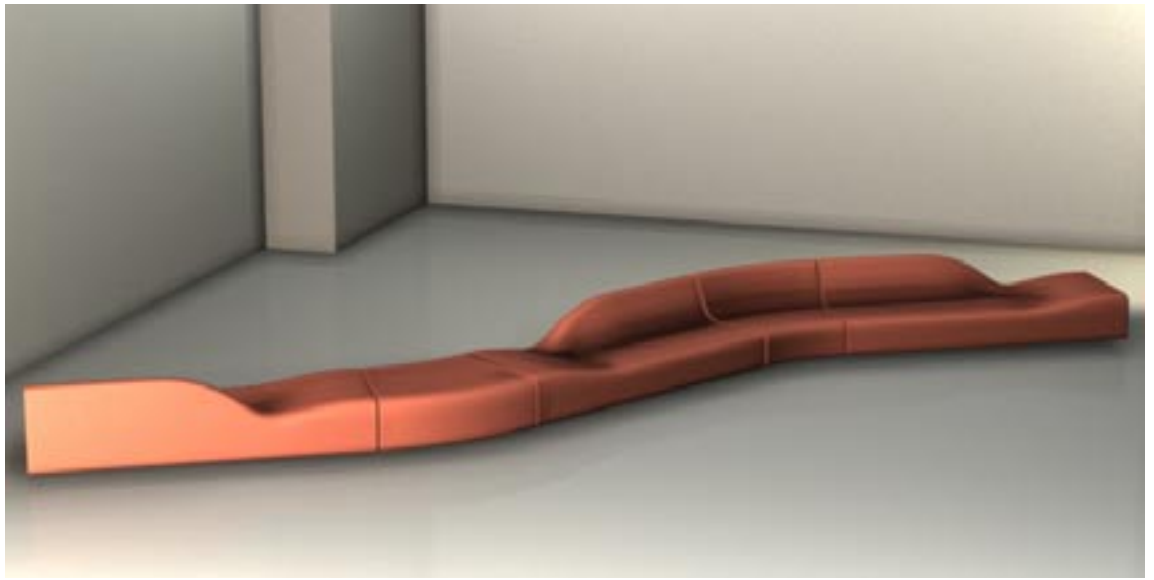

3/06 *concept*

FLOW

Sofa - public space seating, assorted modules.

MAP

MAP INTERNATIONAL

78 ST KILDA RD - ST KILDA - 3182 - MELBOURNE - AUSTRALIA

t: 61 3 8598 2200 f: 61 3 8598 2211 info@mapinternational.com.au