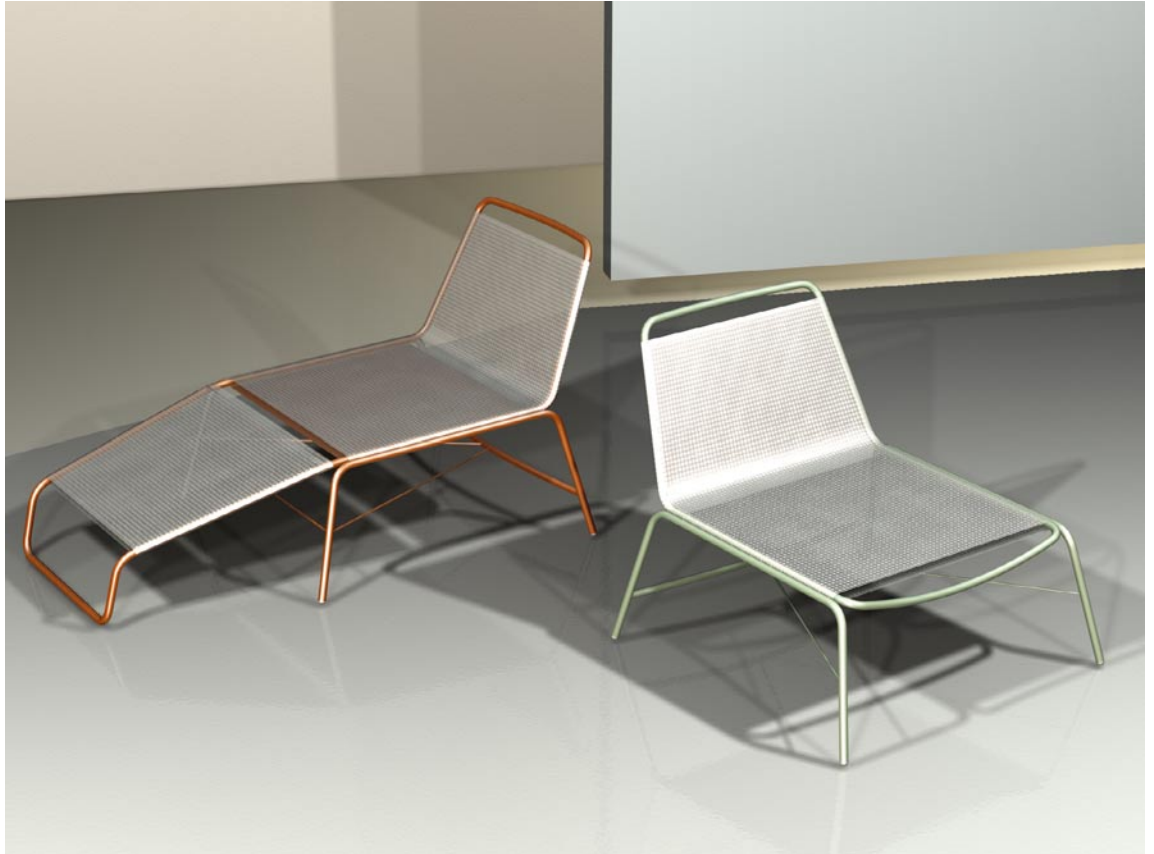

3/06 *concept*

FLOW

Sofa - public space seating, assorted modules.

MAP

MAP INTERNATIONAL

78 ST KILDA RD - ST KILDA - 3182 - MELBOURNE - AUSTRALIA

t: 61 3 8598 2200 f: 61 3 8598 2211 info@mapinternational.com.au

3/06 *concept*

LOWEASY

Sunlounge/chair - stainless steel frame, natural or powdercoated, glass fibre reinforced mesh.

MAP

MAP INTERNATIONAL

78 ST KILDA RD - ST KILDA - 3182 - MELBOURNE - AUSTRALIA

t: 61 3 8598 2200 f: 61 3 8598 2211 info@mapinternational.com.au