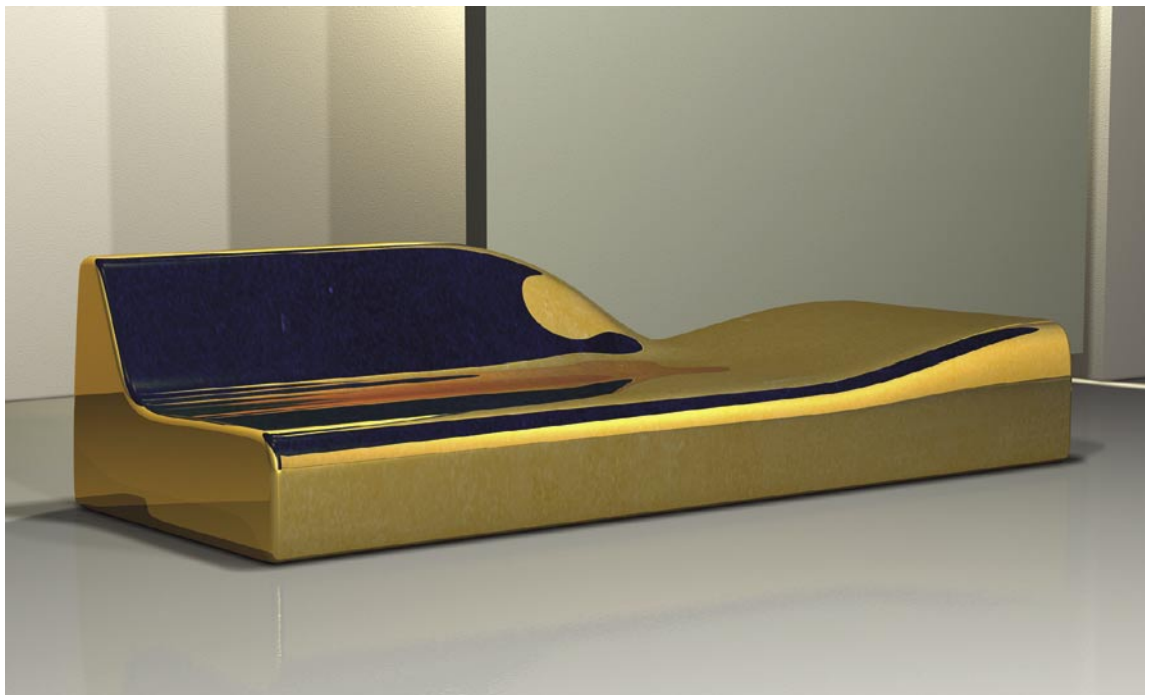

FLOW

Sofa - public space seating, assorted modules.