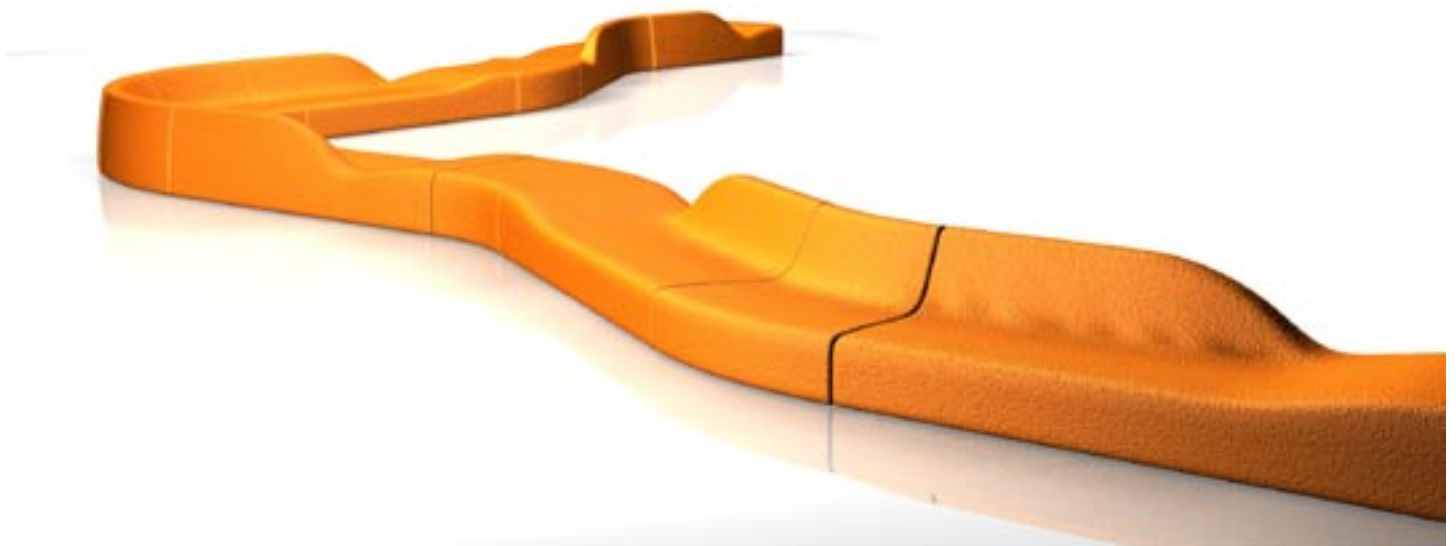

MAP

MAP INTERNATIONAL

78 ST KILDA RD - ST KILDA - 3182 - MELBOURNE - AUSTRALIA

t: 61 3 8598 2200 f: 61 3 8598 2211 info@mapinternational.com.au

3/06 *concept*